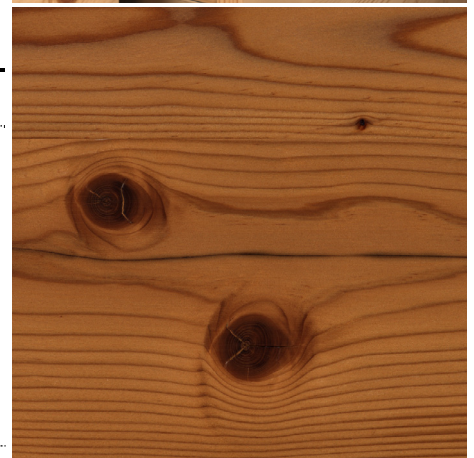

Channels

Channel	Value	Map
diffuse color	100%	
bump	~1%	
reflectivity	100%	
refl. blurriness	-	<< inverted reflectivity map
specularity	100%	<< reflectivity map
glossiness	-	<< inverted reflectivity map