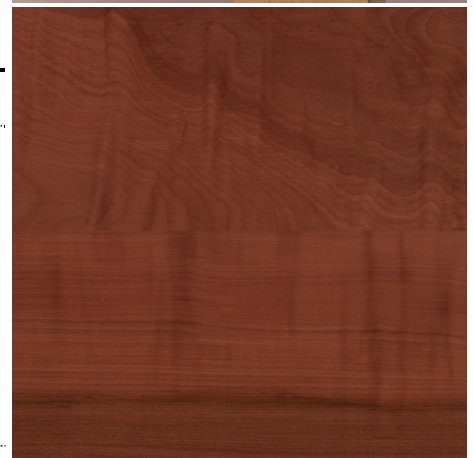

Channels

Channel	Value	Map
diffuse color	100%	
bump	~1%	
reflectivity	100%	
refl. blurriness	-	<< inverted reflectivity map
specularity	100%	<< reflectivity map
glossiness	-	<< inverted reflectivity map